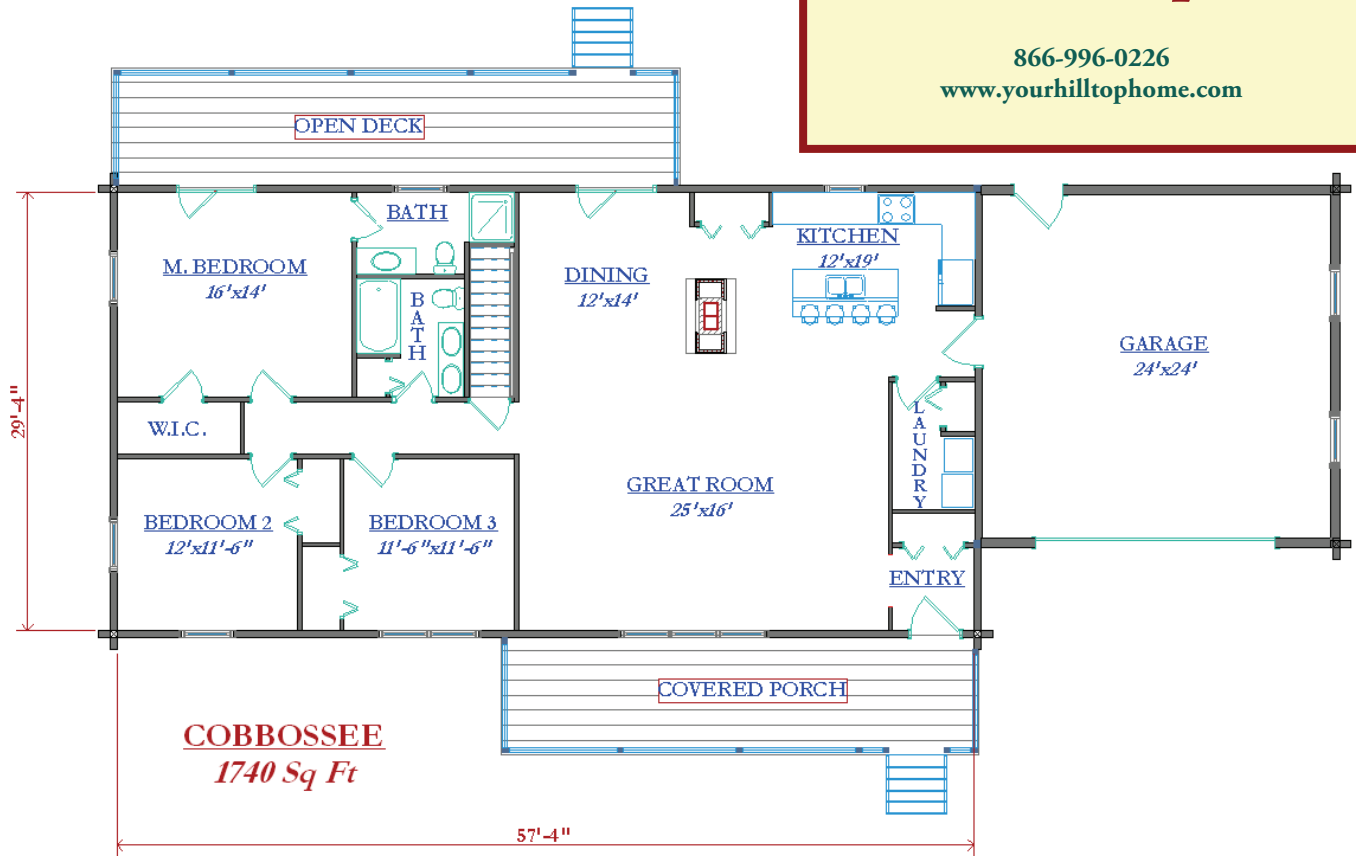

The Cobbossee
 +/- 1740 Sq. Ft.

866-996-0226
 www.yourhilltophome.com

AURORA LOG AND TIMBER FRAME HOMES

"Because Every Dream Is Unique, So Is Every Hilltop Home!"