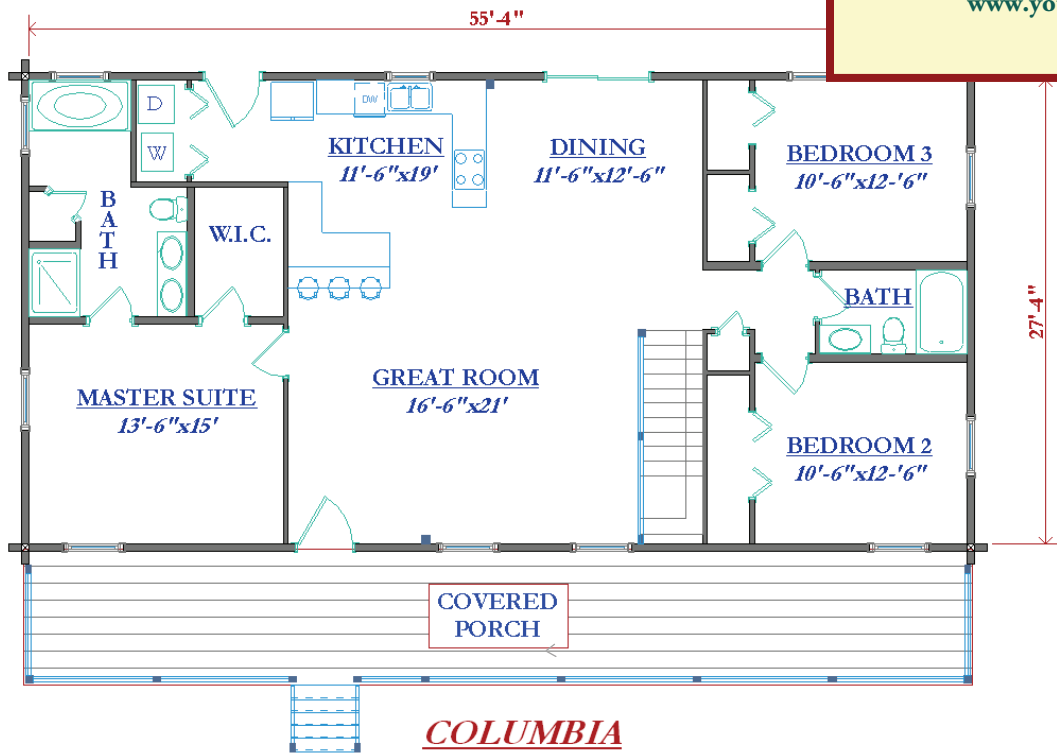

The Columbia
+/- 1568 Sq. Ft.

866-996-0226
www.yourhilltophome.com

COLUMBIA
1568 Sq.Ft.

**AURORA LOG AND
 TIMBER FRAME HOMES**

"Because Every Dream Is Unique, So Is Every Hilltop Home!"