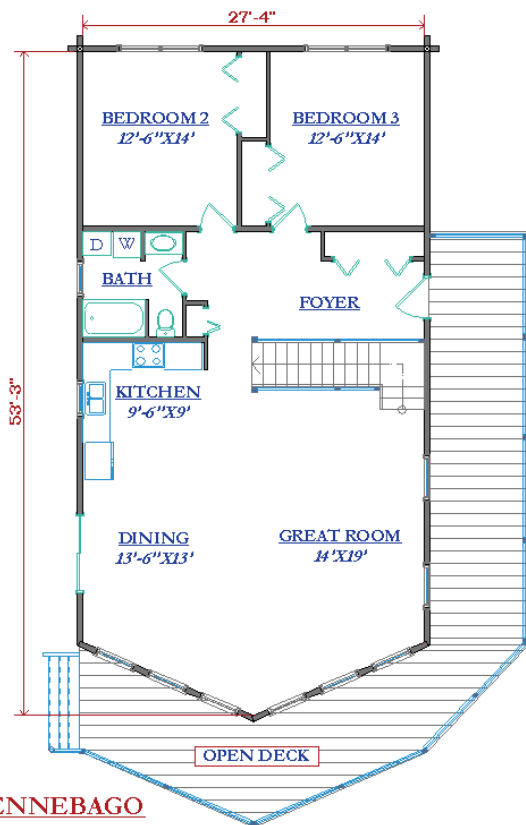

*The Kennebago
+/- 2190 Sq. Ft.*

Hilltop Log & Timber Homes
800-622-4608
www.hilltoplogandtimberhomes.com

KENNEBAGO
2190 Sq. Ft.

KENNEBAGO
2nd FLOOR

"Because Every Dream Is Unique, So Is Every Hilltop Home!"