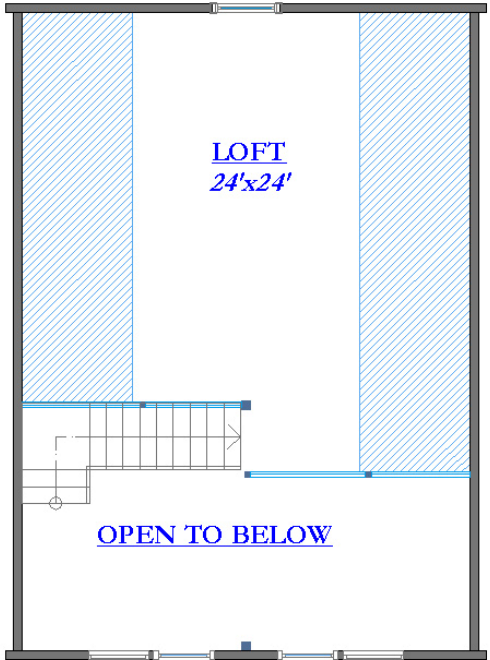

The Landing
 +/- 1390 Sq. Ft.

866-996-0226
www.yourhilltophome.com

THE LANDING
 2nd Floor

**AURORA LOG AND
 TIMBER FRAME HOMES**

"Because Every Dream Is Unique, So Is Every Hilltop Home!"