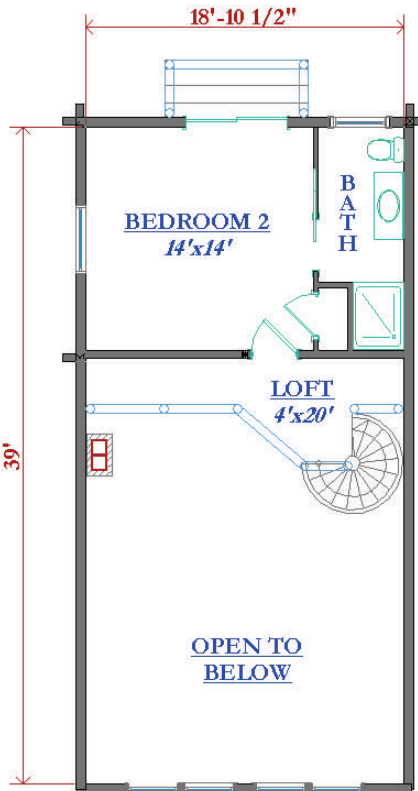

*The Macworth
+/- 1935 Sq. Ft.*

866-996-0226
www.yourhilltophome.com

MACKWORTH
1935 Sq. Ft.

MACKWORTH
2nd Floor

**AURORA LOG AND
TIMBER FRAME HOMES**

"Because Every Dream Is Unique, So Is Every Hilltop Home!"