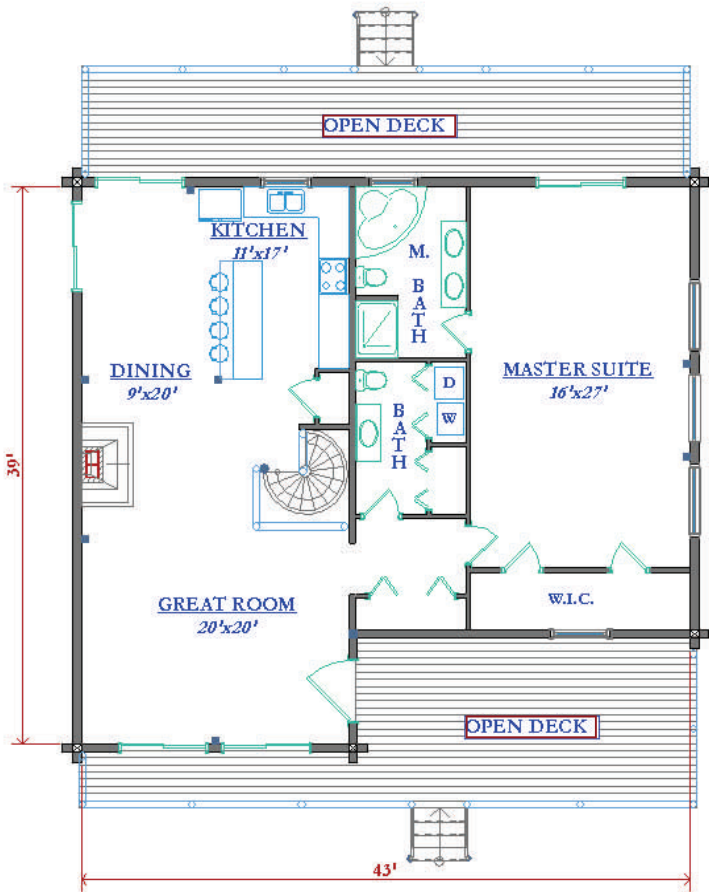

*The Macworth
+/- 1935 Sq. Ft.*

866-996-0226
www.yourhilltophome.com

MACKWORTH
1935 Sq. Ft.

MACKWORTH
2nd Floor

**AURORA LOG AND
TIMBER FRAME HOMES**

"Because Every Dream Is Unique, So Is Every Hilltop Home!"