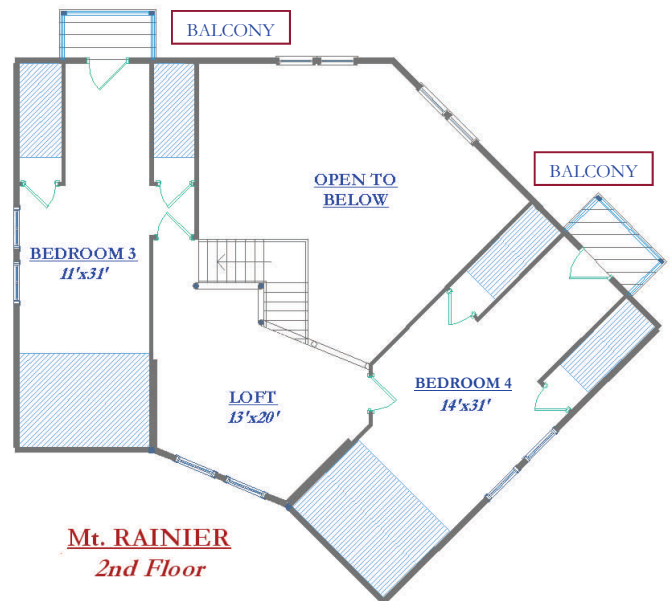

Mt. RAINIER
2150 Sq. Ft.

The Mt. Rainier
+/- 2150 Sq. Ft.

Hilltop Log & Timber Homes
800-622-4608
www.hilltoplogandtimberhomes.com

Mt. RAINIER
2nd Floor

"Because Every Dream Is Unique, So Is Every Hilltop Home!"