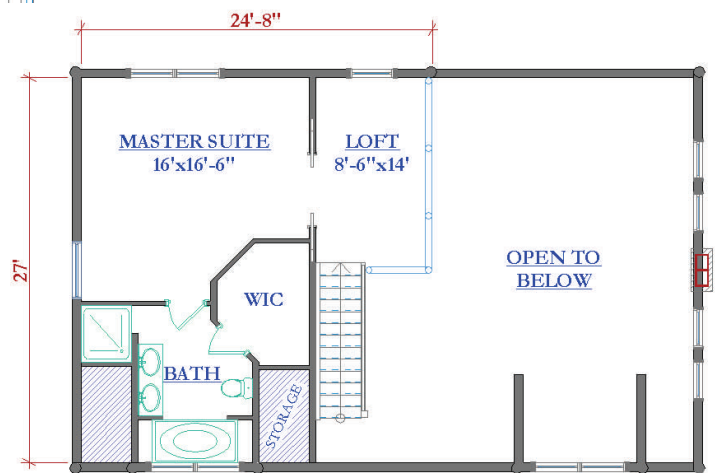

THE TACOMA
1819 Sq Ft

The Tacoma
+/- 1870 Sq. Ft.
The Hilltop Series
 866-996-0226
www.yourhilltophome.com

TACOMA
2nd FLOOR

AURORA LOG AND TIMBER FRAME HOMES

"Because Every Dream Is Unique, So Is Every Hilltop Home!"